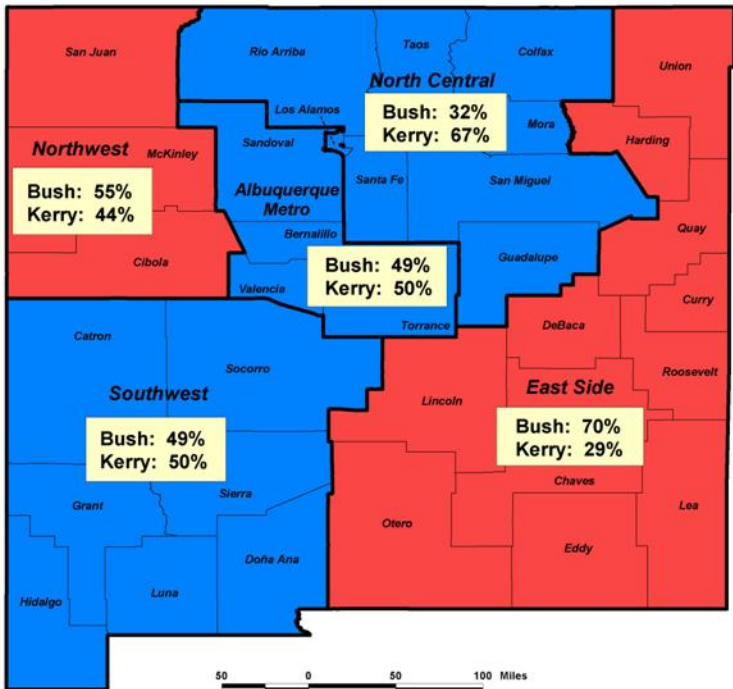

2004 Presidential Election New Mexico Official Results by Region

Legend

Regions

Bush

Kerry

Counties

Research & Polling, Inc.